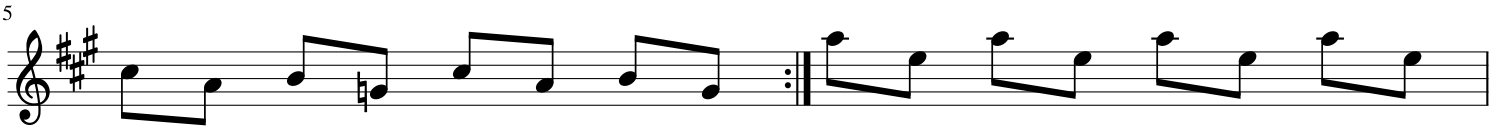

Red Haired Boy

Warm-Up

Red Haired Boy

Musical staff 1: Treble clef, key signature of three sharps (F#, C#, G#), 2/4 time signature. Chords: A, D, A, G.

Musical staff 2: Treble clef, key signature of three sharps (F#, C#, G#), 2/4 time signature. Chords: A, D, A, E, A, E, A.

Musical staff 3: Treble clef, key signature of three sharps (F#, C#, G#), 2/4 time signature. Chords: G, D, A, G.

Musical staff 4: Treble clef, key signature of three sharps (F#, C#, G#), 2/4 time signature. Chords: A, D, A, E, A, E, A.