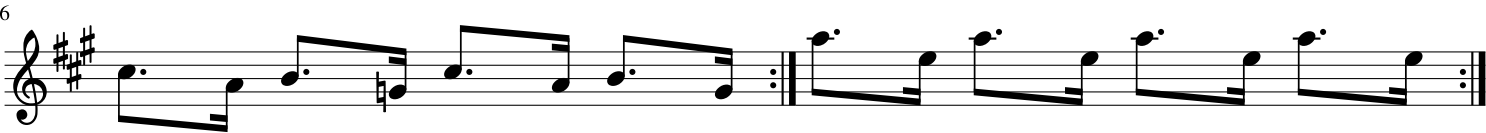

Red Haired Boy

Warm-Up